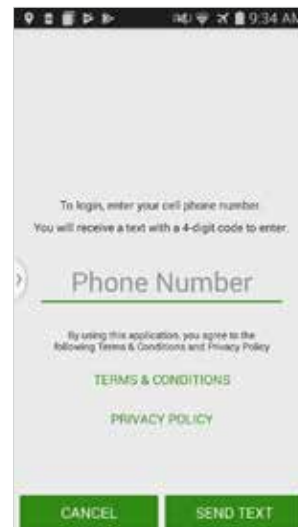

- Tap on the screen where it says 'Phone Number' to enter your phone number (used to authenticate).
- Once the phone number is entered, tap the 'Send Text' button at the bottom right corner of the screen. **SEND TEXT**