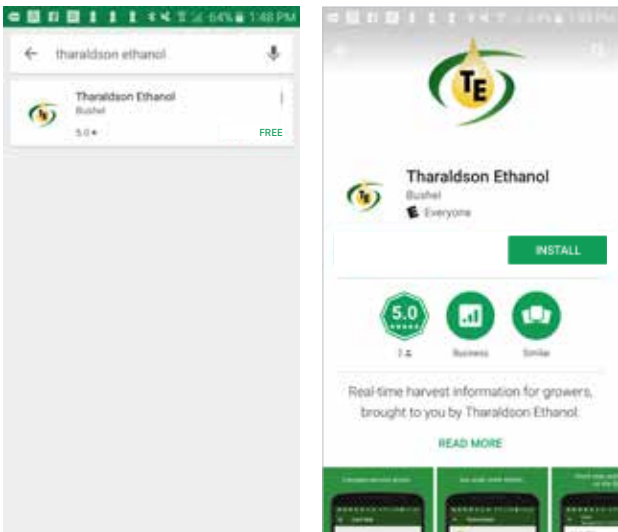

- Tap on the screen where it says 'Phone,' to enter your phone number (used to authenticate. Include '1' before area code).
- Once the phone number is entered, tap 'Send' at the top right corner of the screen. 

- The app will send a text with a four-digit PIN number to enter on the next screen.
- Once the PIN number is entered, tap

**and  
YOU'RE IN!**

Tharaldson | Ethanol

# Tharaldson Ethanol App Install & Login Instructions

Introducing the Tharaldson Ethanol app, a mobile app that provides real-time harvest information, to better serve growers. Please contact Lona at (701) 488-2513 to confirm your phone number before downloading the app.

## Install for Android

- Enter the Play Store application. 
- At the top of the screen, tap where it says 'Google Play.' Type in **Tharaldson Ethanol** and tap the magnifying glass icon at the bottom right of the keyboard to search. 
- Tap on Tharaldson Ethanol in the list of results.