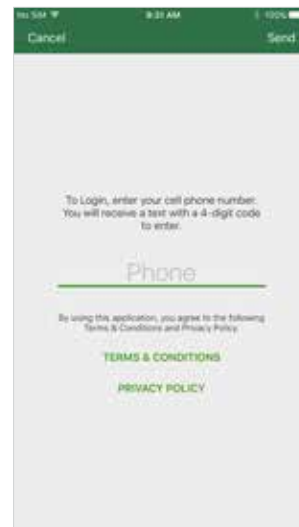

## Install for Apple iPhone

- Enter the App Store application. 
- At the bottom of the screen, tap search. 
- Tap into the search bar at the top of the screen, type **Tharaldson Ethanol** and tap the  button.
- The resulting screen will look like this:

- Tap  and tap  to install.
- The app will be downloading. 
- When download is complete, there will be an option to open the app from the store by tapping 
- The app is also accessible by tapping on the Tharaldson icon that will now appear on the phone's main menu. 

## Login to Tharaldson Ethanol App

- Enter the app by tapping on the  app icon in the main menu.
- The app will open to the public display of the app. To access grower specific (private) contracts and tickets, tap on the menu button  at the top left corner of the screen and select **Login** from the list.