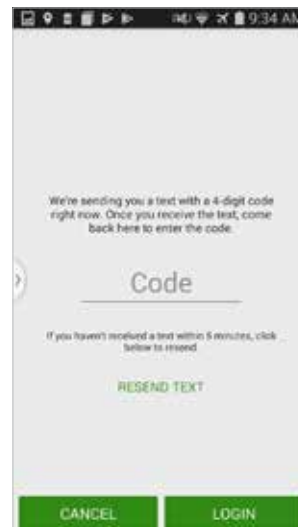

- The app will send a text with a four-digit PIN number to enter on the next screen.
- Once the PIN number is entered, tap

LOGIN

**and
YOU'RE IN!**